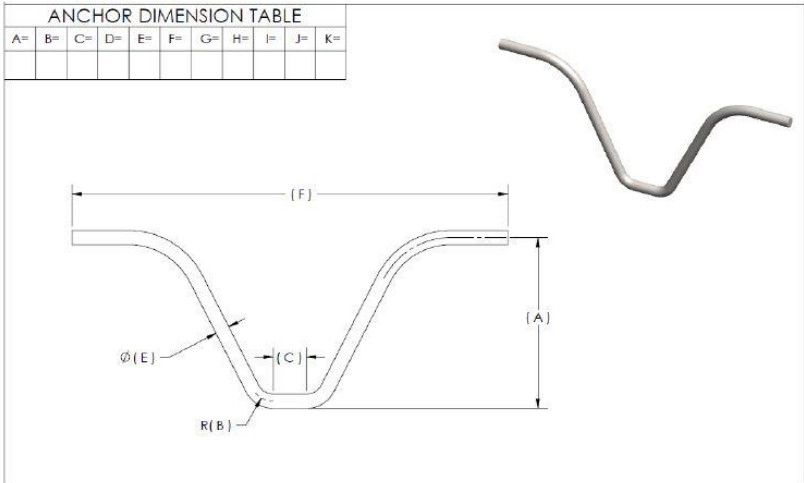

Refractory Wire Anchors

CSL-745