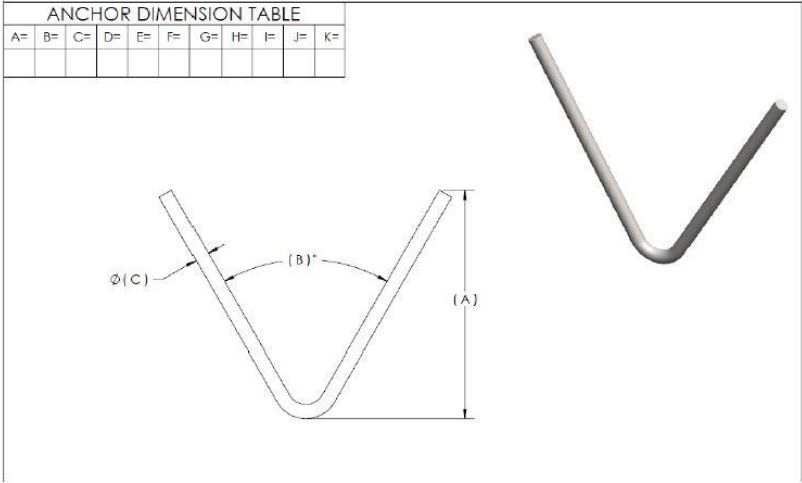

Refractory Wire Anchors

CSL-732